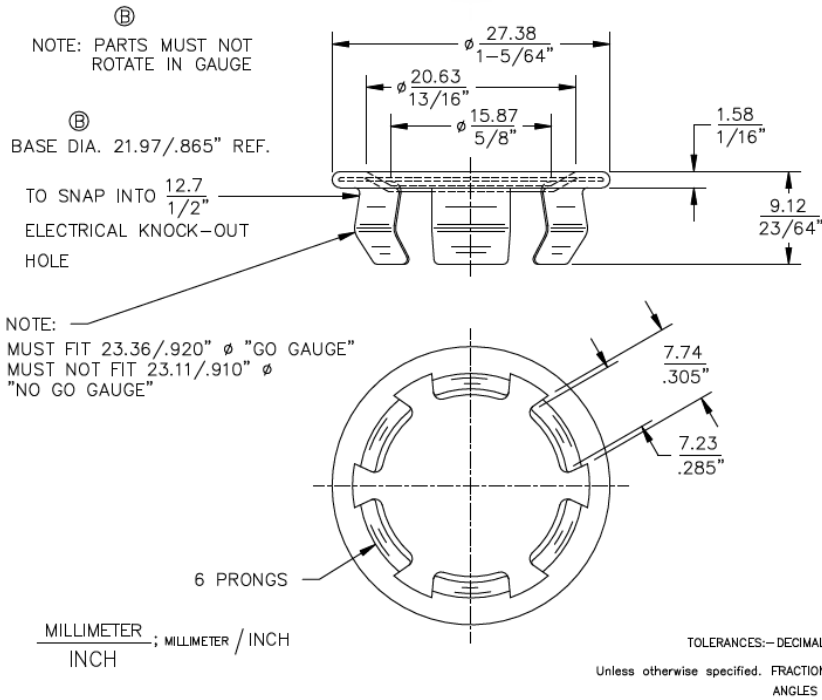

Product Image

K.O. Seals

Knockout seals are used to seal exposed knock-out holes in metal enclosures or outlet boxes.

Features:

- Snap in
- Galvanized steel

Dimensional Data

PN#

KO50

Size

1/2"